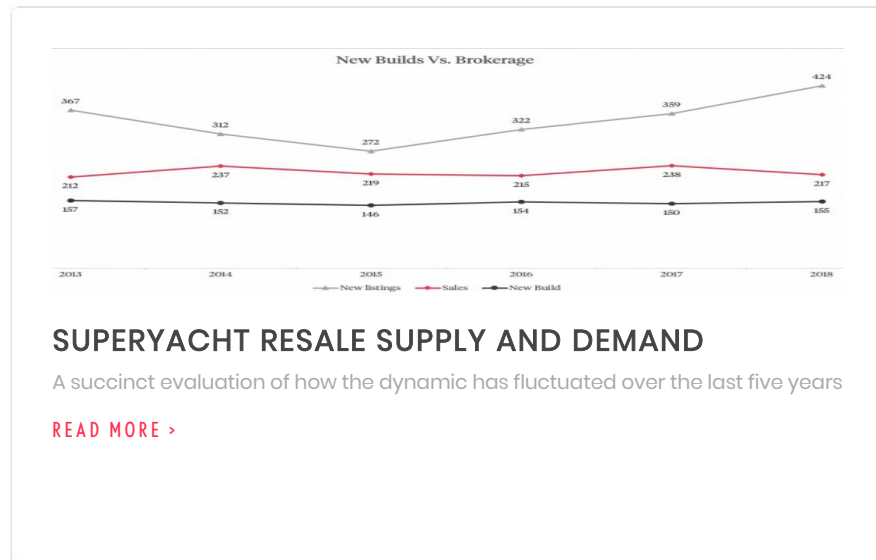

SuperyachtIndex

PRESS RELEASES

To add Press Releases [log in](#) to your profile. Alternatively, [upgrade](#) your profile if these features are not currently available.

OVERMARINE IN THE NEWS