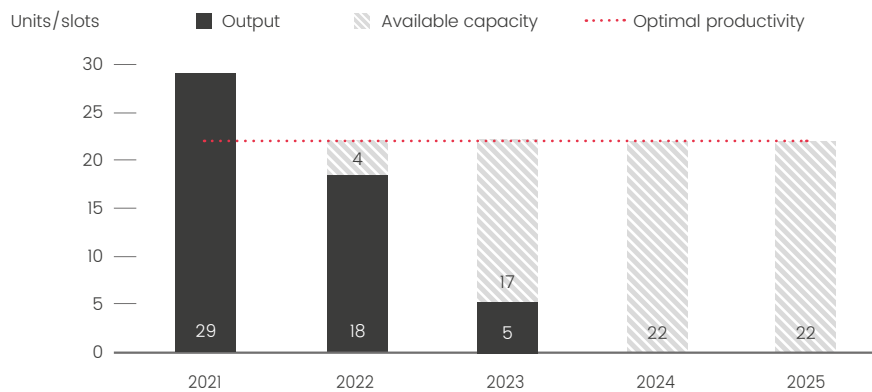

BNOW50

LOA (m) 49.9

FB284

LOA (m) 67.0

Order book (2021-2023)

Name	LOA (m)	Type	Gross tonnage	Count	Status
B.Yond	36.5	M/Y	460	1	In build
BF111	38.1	M/Y	320	1	Launched
BM009	35.3	M/Y	271	2	In build
BMP101	36.8	M/Y	297	2	In build
BO103	40.8	M/Y	370	11	In build
BO201	34.2	M/Y	275	1	In build
BP002	44.1	M/Y	472	3	In build x 2, launched x 1
BX101	36.5	M/Y	398	3	In build
FB270	65.4	M/Y	1,230	2	In build
FB283	61.0	M/Y	970	1	In build
FB284	67.0	M/Y	1,250	2	In build
FB601	47.6	M/Y	499	5	In build
Grande 32 Metri	32.0	M/Y	212	7	In build
Grande 35 Metri	35.0	M/Y	260	3	In build
Luminosity	107.6	M/Y	5,844	1	Launched
New Project	36.0	M/Y		1	In build
Trideck	38.2	M/Y	299	5	In build

Five-year performance and order book

Azimut Benetti compared to competing yards based on cumulative LOA (m) over the previous five years

Azimut Benetti output and availability

FOR FULL COMPANY INFORMATION AND LIVE MARKET ACTIVITY REPORTING, VISIT [SUPERYACHTNEWS.COM/SYINDEX](https://www.superyachtnews.com/syindex) AND SEARCH 'AZIMUT BENETTI GROUP'