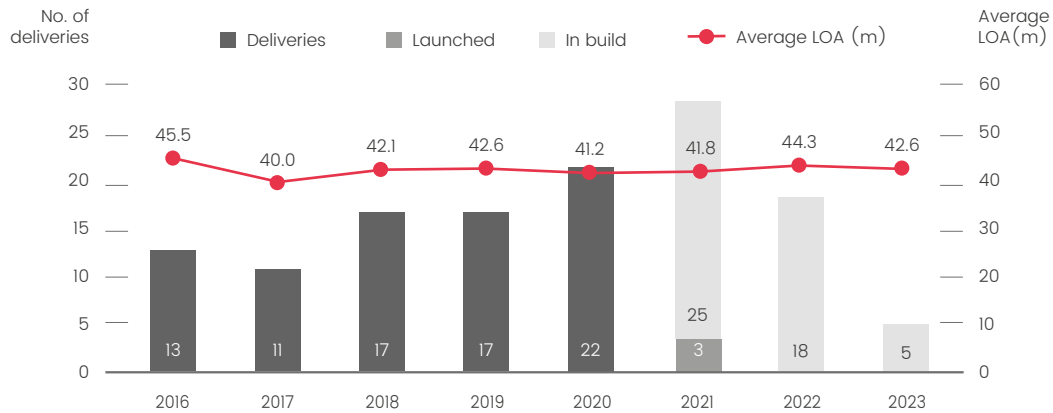

BNOW50

LOA (m) 49.9

FB284

LOA (m) 67.0

Order book (2021-2023)

Name	LOA (m)	Type	Gross tonnage	Count	Status
B.Yond	36.5	M/Y	460	1	In build
BF111	38.1	M/Y	320	1	Launched
BM009	35.3	M/Y	271	2	In build
BMP101	36.8	M/Y	297	2	In build
BO103	40.8	M/Y	370	11	In build
BO201	34.2	M/Y	275	1	In build
BP002	44.1	M/Y	472	3	In build x 2, launched x 1
BX101	36.5	M/Y	398	3	In build
FB270	65.4	M/Y	1,230	2	In build
FB283	61.0	M/Y	970	1	In build
FB284	67.0	M/Y	1,250	2	In build
FB601	47.6	M/Y	499	5	In build
Grande 32 Metri	32.0	M/Y	212	7	In build
Grande 35 Metri	35.0	M/Y	260	3	In build
Luminosity	107.6	M/Y	5,844	1	Launched
New Project	36.0	M/Y		1	In build
Trideck	38.2	M/Y	299	5	In build

Five-year performance and order book

Azimut Benetti compared to competing yards based on cumulative LOA (m) over the previous five years

Azimut Benetti output and availability

FOR FULL COMPANY INFORMATION AND LIVE MARKET ACTIVITY REPORTING, VISIT [SUPERYACHTNEWS.COM/SYINDEX](https://www.superyachtnews.com/syindex) AND SEARCH 'AZIMUT BENETTI GROUP'