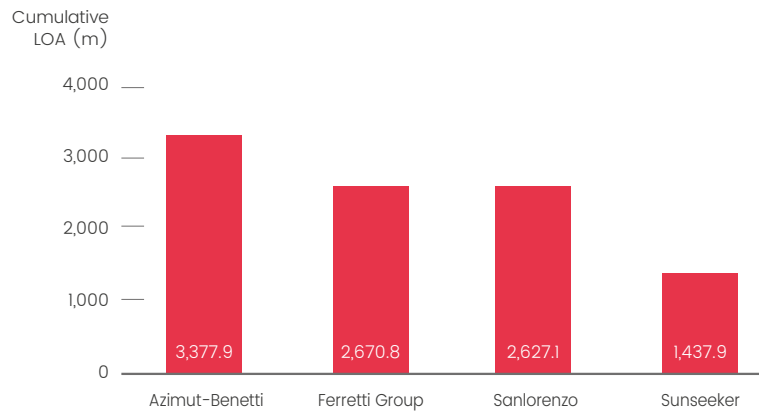

BNOW50

LOA (m) 49.9

FB284

LOA (m) 67.0

Order book (2021-2023)

Name	LOA (m)	Type	Gross tonnage	Count	Status
B.Yond	36.5	M/Y	460	1	In build
BF111	38.1	M/Y	320	1	Launched
BM009	35.3	M/Y	271	2	In build
BMP101	36.8	M/Y	297	2	In build
BO103	40.8	M/Y	370	11	In build
BO201	34.2	M/Y	275	1	In build
BP002	44.1	M/Y	472	3	In build x 2, launched x 1
BX101	36.5	M/Y	398	3	In build
FB270	65.4	M/Y	1,230	2	In build
FB283	61.0	M/Y	970	1	In build
FB284	67.0	M/Y	1,250	2	In build
FB601	47.6	M/Y	499	5	In build
Grande 32 Metri	32.0	M/Y	212	7	In build
Grande 35 Metri	35.0	M/Y	260	3	In build
Luminosity	107.6	M/Y	5,844	1	Launched
New Project	36.0	M/Y		1	In build
Trideck	38.2	M/Y	299	5	In build

Five-year performance and order book

Azimut Benetti compared to competing yards based on cumulative LOA (m) over the previous five years

Azimut Benetti output and availability

FOR FULL COMPANY INFORMATION AND LIVE MARKET ACTIVITY REPORTING, VISIT [SUPERYACHTNEWS.COM/SYINDEX](https://www.superyachtnews.com/syindex) AND SEARCH 'AZIMUT BENETTI GROUP'